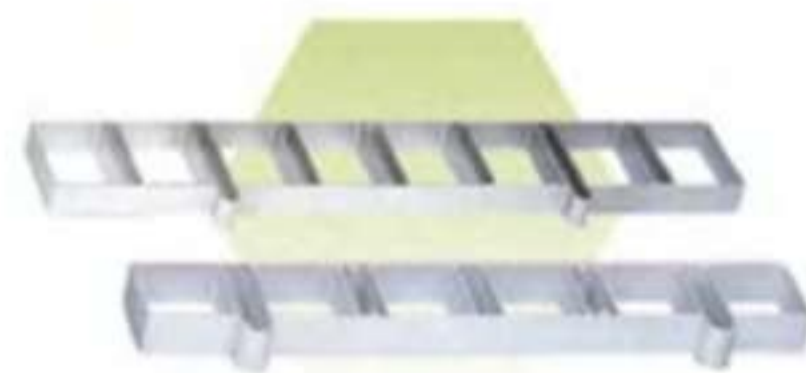

凤梨模 (阳极)
Mousse Mould (Anodized)

CS5560

8连 (长方形)

铝合金
Al Alloy

单品 49X37.5X16

CS5562

6连 (正方形)

单品 45X45X23

CS5563

6连 (正方形)

单品 45X45X30